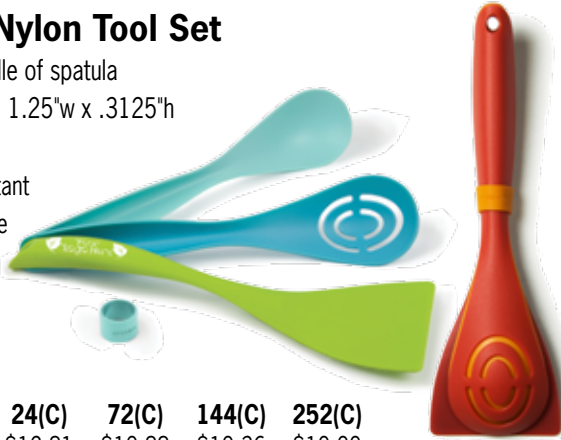

## PGNTS3 Nylon Tool Set

**Imprint:** On handle of spatula

**1 Color Screen:** 1.25"w x .3125"h

- 3 nesting tools
- High heat resistant
- Dishwasher safe
- Blue/Green or Red/Yellow

PGNTS3 (G or R)	24(C)	72(C)	144(C)	252(C)
1 Color Screen	\$12.81	\$10.88	\$10.36	\$10.00