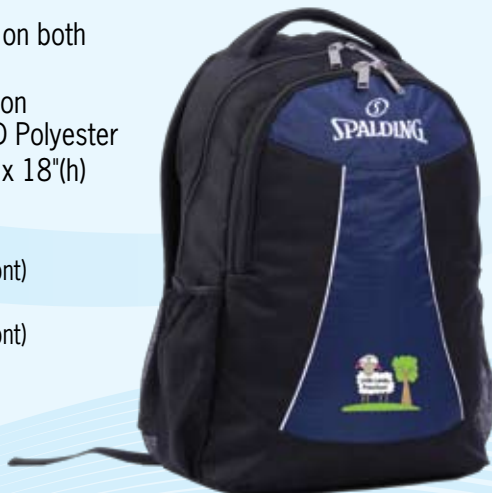

BLUE FROG PRINTING & Imprinted Bags at Great Prices!

Blue Frog Printing is pleased to partner with Premium Bag to offer you quality imprinted products. We are excited to offer travel bags, shoe bags, a messenger bag, backpacks, wheeled bags, duffle bags, yoga bags and carry-on cases.

#1818-15 Spalding Shoe Bag

- U-shape zippered opening to large compartment
- Divider in main compartment with velcro can stand up or lay flat
- Double web carrying handles with velcro grip closure
- 420D Rip Stop Nylon trimmed with 600D Polyester
- Size: 10"(l) x 4"(w) x 15"(h)

- **1c Screen Imprint:** 3"(w) x 2"(h) (lower front)
- **Full Color Transfer:** 3"(w) x 2"(h) (lower front)
- **Embroidery:** 3"(w) x 2"(h) (lower front)

Imprint	24(C)	72(C)	144(C)	252(C)
1 Color Screen	$19.20	$18.32	$17.11	$16.32
Full Color Transfer	$19.41	$18.50	$18.22	$18.01
Embroidery*	$21.44	$19.60	$18.95	$18.76

*Includes up to 10K stitches. Each additional 1K stitches $.68(C)

#1818-17 Spalding Backpack

- U-shape zippered opening to main compartment with padded computer pouch
- Adjustable, padded shoulder straps and padded back for carrying comfort
- Large net pockets on both sides
- 420D Rip Stop Nylon trimmed with 600D Polyester
- Size: 12"(l) x 6"(w) x 18"(h)

NEW

1c Screen Imprint:

4"(w) x 3"(h) (lower front)

Full Color Transfer:

4"(w) x 3"(h) (lower front)

Embroidery:

3 1/4"(w) x 3 1/4"(h) (lower front)

Imprint	24(C)	72(C)	144(C)	252(C)
1 Color Screen	$32.48	$31.61	$30.39	$29.61
Full Color Transfer	$33.97	$33.03	$32.96	$32.61
Embroidery*	$34.73	$32.89	$32.24	$32.04

*Includes up to 10K stitches. Each additional 1K stitches $.68(C)

#1818-21 Spalding Jumbo Backpack